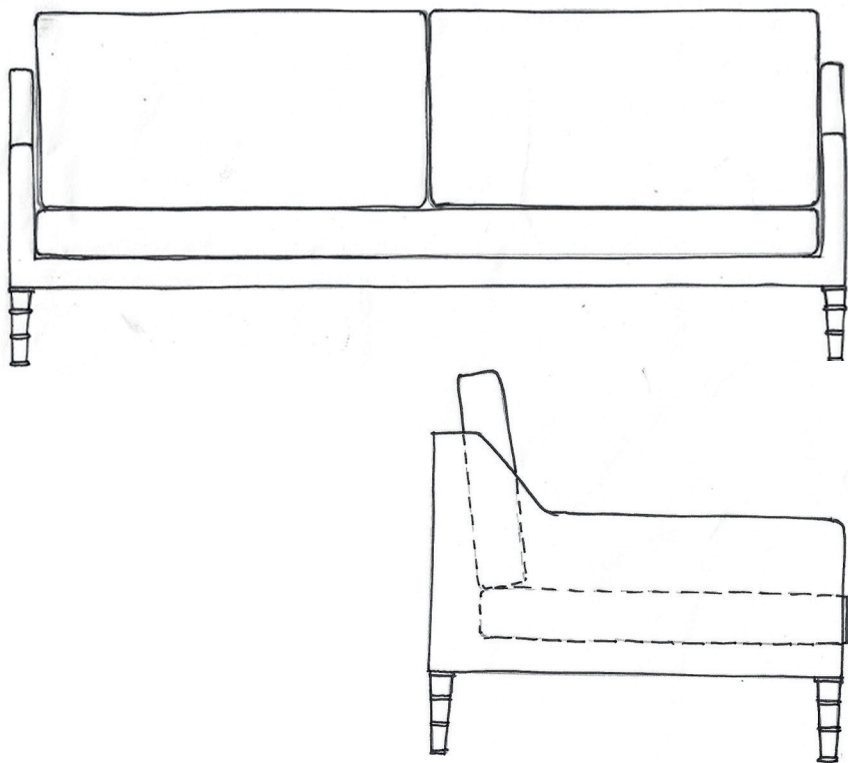

PERFECT ENGLISH TOWNHOUSE ROS BYAM SHAW

BERECSI BIOPHILIC TOWNHOUSE ROZ BETH SHAW

YEVICHONICKS COUNTRY LIFE THE HISTORIC AVIARY, EXCELLENT HOUSING FOR HOMES

Bluey Sofa

3 Seat: W180cm x D105cm x H95cm

3.5 Seat: W208cm x D105cm x H95cm

4 Seat: W236cm x D105cm x H95cm

Prices From: £3,300

Bluey Armchair

W73cm x D79cm x H89cm

Prices From: £1,850

Bluey Desk Chair
W56cm x D58cm x H88cm

Prices From: £1,572

Sophie Armchair
W68cm x D88cm x H90cm