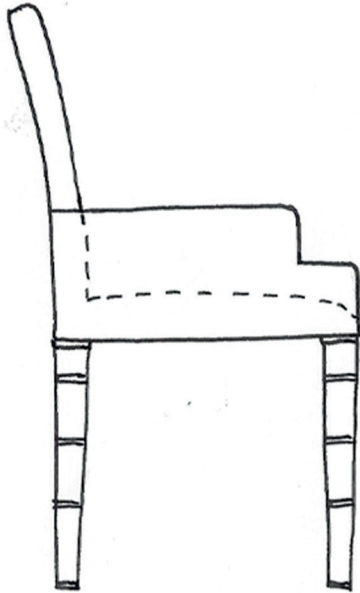

4 Seat: W236cm x D105cm x H95cm

Prices From: £3,300

Bluey Armchair

W73cm x D79cm x H89cm

Prices From: £1,850

Bluey Desk Chair
W56cm x D58cm x H88cm

Prices From: £1,572

Sophie Armchair
W68cm x D88cm x H90cm