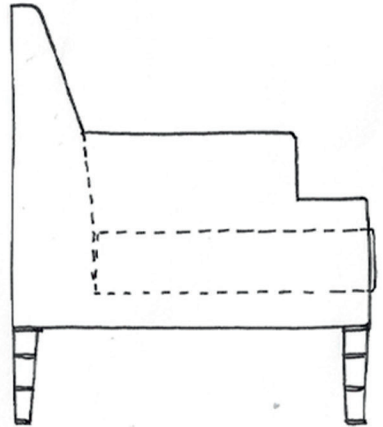

4 Seat: W236cm x D105cm x H95cm

Prices From: £3,300

Bluey Armchair

W73cm x D79cm x H89cm

Prices From: £1,850

Bluey Desk Chair
W56cm x D58cm x H88cm

Prices From: £1,572

Sophie Armchair
W68cm x D88cm x H90cm